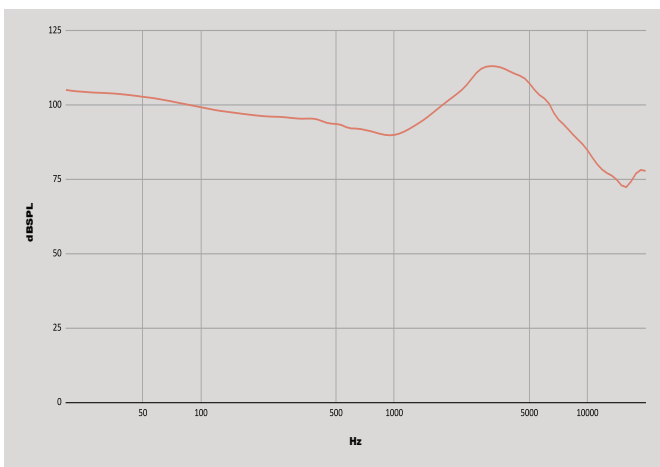

Audeara Buds Technical Specifications

Sound quality

Frequency response	20-20 000 Hz
Fitting bandwidth	12kHz
Processing channels	96 (48/ear)
Audio core	24bit/192kz

Personalisation

Hearing profile range	60dB
Personalisation formulae	AUA-PPA (Hear-through) AUA-MPA (Streaming)

Hearing Profile Configuration (streaming & hear-through)

Hearing profile generation	Audeara Tune mobile app (consumer)
Audiogram input	Audeara Tune mobile app (consumer)

Connection

Programming and FW Upgrade	USB-C (Charging case) Mobile App (Buds)
Bluetooth®	Version 5.3 • Bluetooth Low Energy • Auracast™

Frequency Response – Streamed