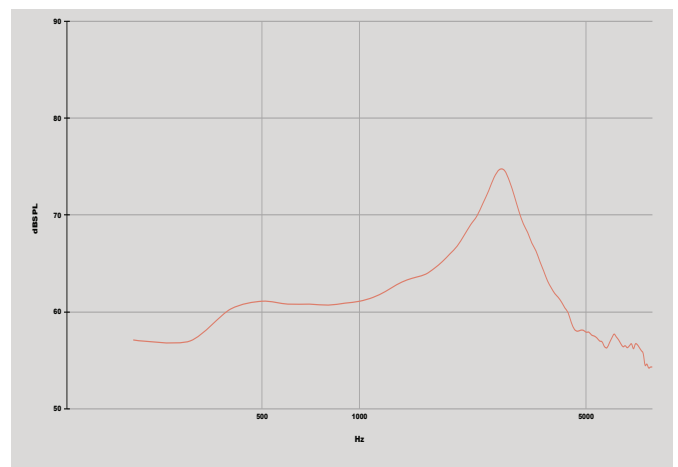

Frequency Response – Pass through